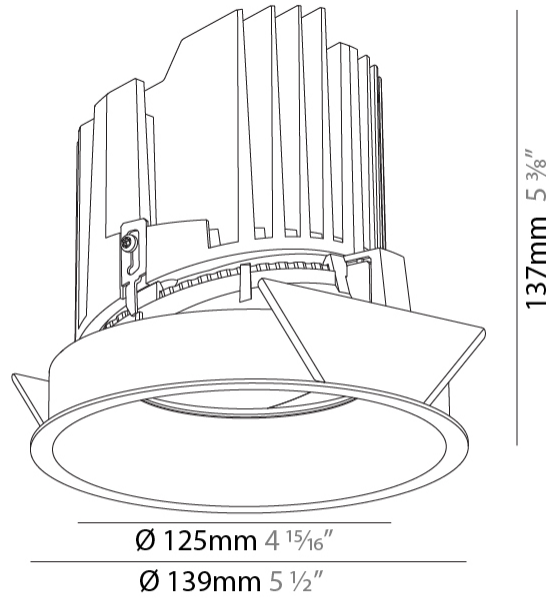

GENERAL

Series: Bioniq
 Subseries: Bioniq Round Semi Adjustable
 Brand: Prolight
 Division: Architectural
 Mounting Type: Recessed
 Mounting Location: Ceiling
 Subcategory: Downlight

PHYSICAL

Shape: Round
 Diameter (mm): 139
 Diameter (in): 5 1/2
 Height (mm): 137
 Height (in): 5 3/8
 Ceiling Thickness (mm): 10 / 12.5 / 15
 Ceiling Thickness (in): 3/8 or 1/2 or 9/16
 Min. Recessing Depth (mm): 150
 Min. Recessing Depth (in): 5 7/8
 Light Distribution: Adjustable / Downlight
 Weight (kg): 0.856
 Weight (lbs): 1.89
 Fixture Finish: SSR / BKV / CWI / CRY / HAB / LAG / UFT / ITA / RUA / RUR / MIC / FTG / MYG / TWT / LOD / PUS / FRO / FUP / KIA / POP / BLS / SPG / MEY / GOH / GUM / CHC / COM / ABZ / JAG / OBR / MOS / ROR
 Fixture Material: Aluminum Die Cast
 Cut-out Measurements: 130mm / 5 1/8"

LED

Number of LEDs: 1
 Color Temperature (°K): 2700 / 3000 / 3500 / 4000
 Max. Delivered Lumen (lm): 2030 / 2080 / 2185 / 2230
 Nominal Lumen (lm): 3210 / 3290 / 3459 / 3530
 CRI: >90 CRI
 Efficiency (%): 0.631
 Lamp Life (hrs): 50000

OPTICAL

Reflector: 20 / 40 / 60
 Adjustability: Rotational 355°; Tilt 10°

RATINGS AND CERTIFICATIONS

Certified By: Certified for North American Standards
 IP rating: IP20

BIONIQ ROUND SEMI ADJUSTABLE RECESSED