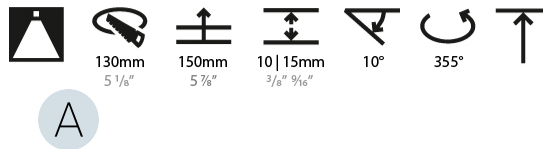

PHYSICAL

Shape: Round
Diameter (mm): 139
Diameter (in): 5 1/2
Height (mm): 137
Height (in): 5 3/8
Ceiling Thickness (mm): 10 / 12.5 / 15
Ceiling Thickness (in): 3/8 or 1/2 or 9/16
Min. Recessing Depth (mm): 150
Min. Recessing Depth (in): 5 7/8
Light Distribution: Adjustable / Downlight
Weight (kg): 0.856
Weight (lbs): 1.89
Fixture Finish: SSR / BKV / CWI / CRY / HAB / LAG / UFT / ITA / RUA / RUR / MIC / FTG / MYG / TWT / LOD / PUS / FRO / FUP / KIA / POP / BLS / SPG / MEY / GOH / GUM / CHC / COM / ABZ / JAG / OBR / MOS / ROR
Fixture Material: Aluminum Die Cast
Cut-out Measurements: 130mm / 5 1/8"

ELECTRICAL

Lamp Type: LED (Zhaga Standard)
Input Wattage (W): 28.6
Total Output Wattage (W): 26
Dimming: Tri-Mode (Non-Dimming and Phase Dimming (120Vac only) and 0-10V Dimming)
Driver Included: No
Driver Location: Recessed Housing
Driver Type: Constant Current - Universal
Driver Class: Class 2
Housing: See components
Input Voltage (V): 120 - 277
Constant Current (MA): 700

LED

Number of LEDs: 1
Color Temperature (°K): 2700 / 3000 / 3500 / 4000
Max. Delivered Lumen (lm): 2030 / 2080 / 2185 / 2230
Nominal Lumen (lm): 3210 / 3290 / 3459 / 3530
CRI: >90 CRI
Efficiency (%): 0.631
Lamp Life (hrs): 50000

OPTICAL

Reflector: 20 / 40 / 60
Adjustability: Rotational 355°; Tilt 10°

RATINGS AND CERTIFICATIONS

Certified By: Certified for North American Standards
IP rating: IP20